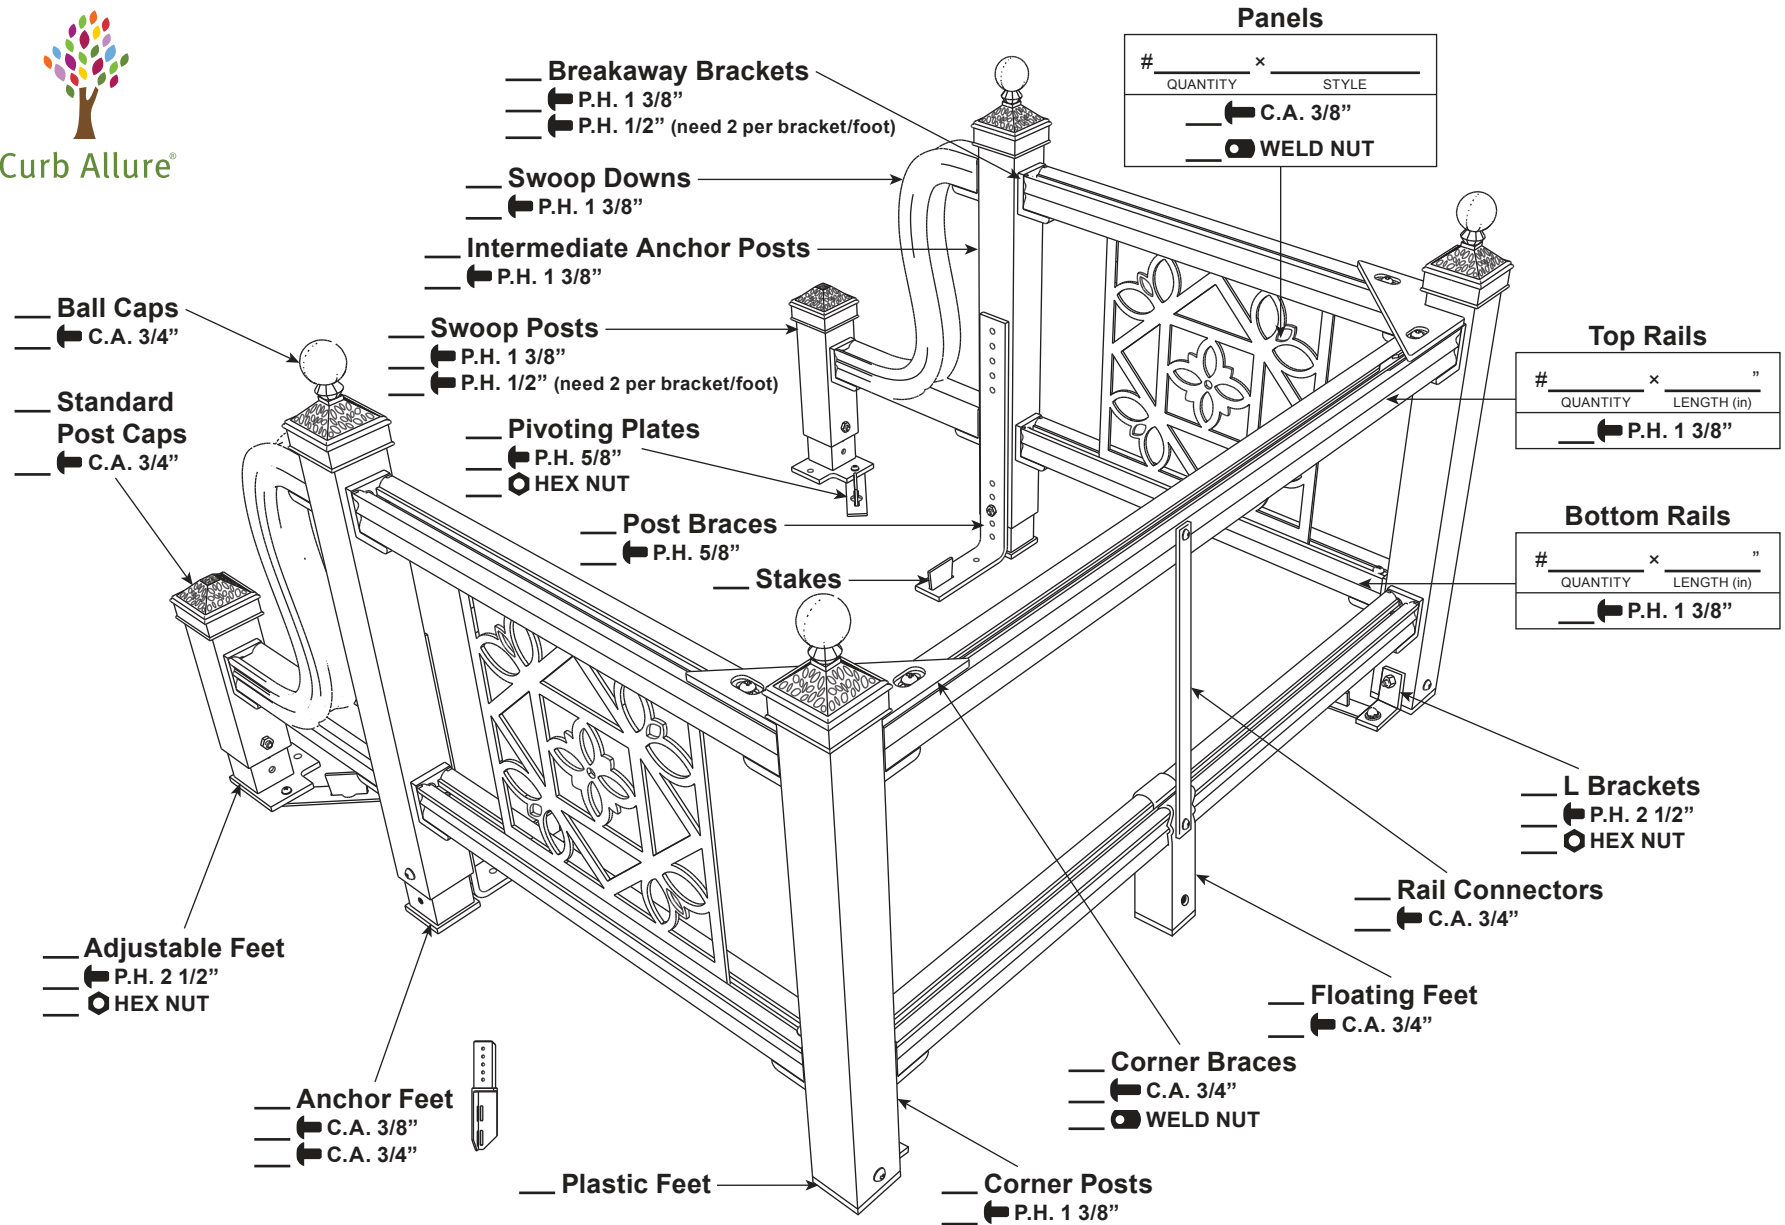

REPAIR PARTS REORDER FORM

Client Name	Address
Phone Number	Email

*Not all parts come with every model.

ACCESSORIES, PANELS AND FASTENERS

___ Planter Boxes

___ Planter Coconut Husks

___ Rod Toppers

**Curb Allure (C.A.)
Screws & Bolts**

___ C.A. 3/8"

___ C.A. 3/4"

Sign Frames

___ FRONTS

___ BACKS

___ Panel Cushioning

___ Rod Anchors

**Phillips Head (P.H.)
Screws & Bolts**

___ P.H. 5/8"

___ P.H. 1 3/8"

___ P.H. 2 1/2"

___ Sit Spikes

___ Touch-up Paint Pens

___ Stakes

___ Weld Nuts

___ Feet Adjustable
Anchor 3-Sided